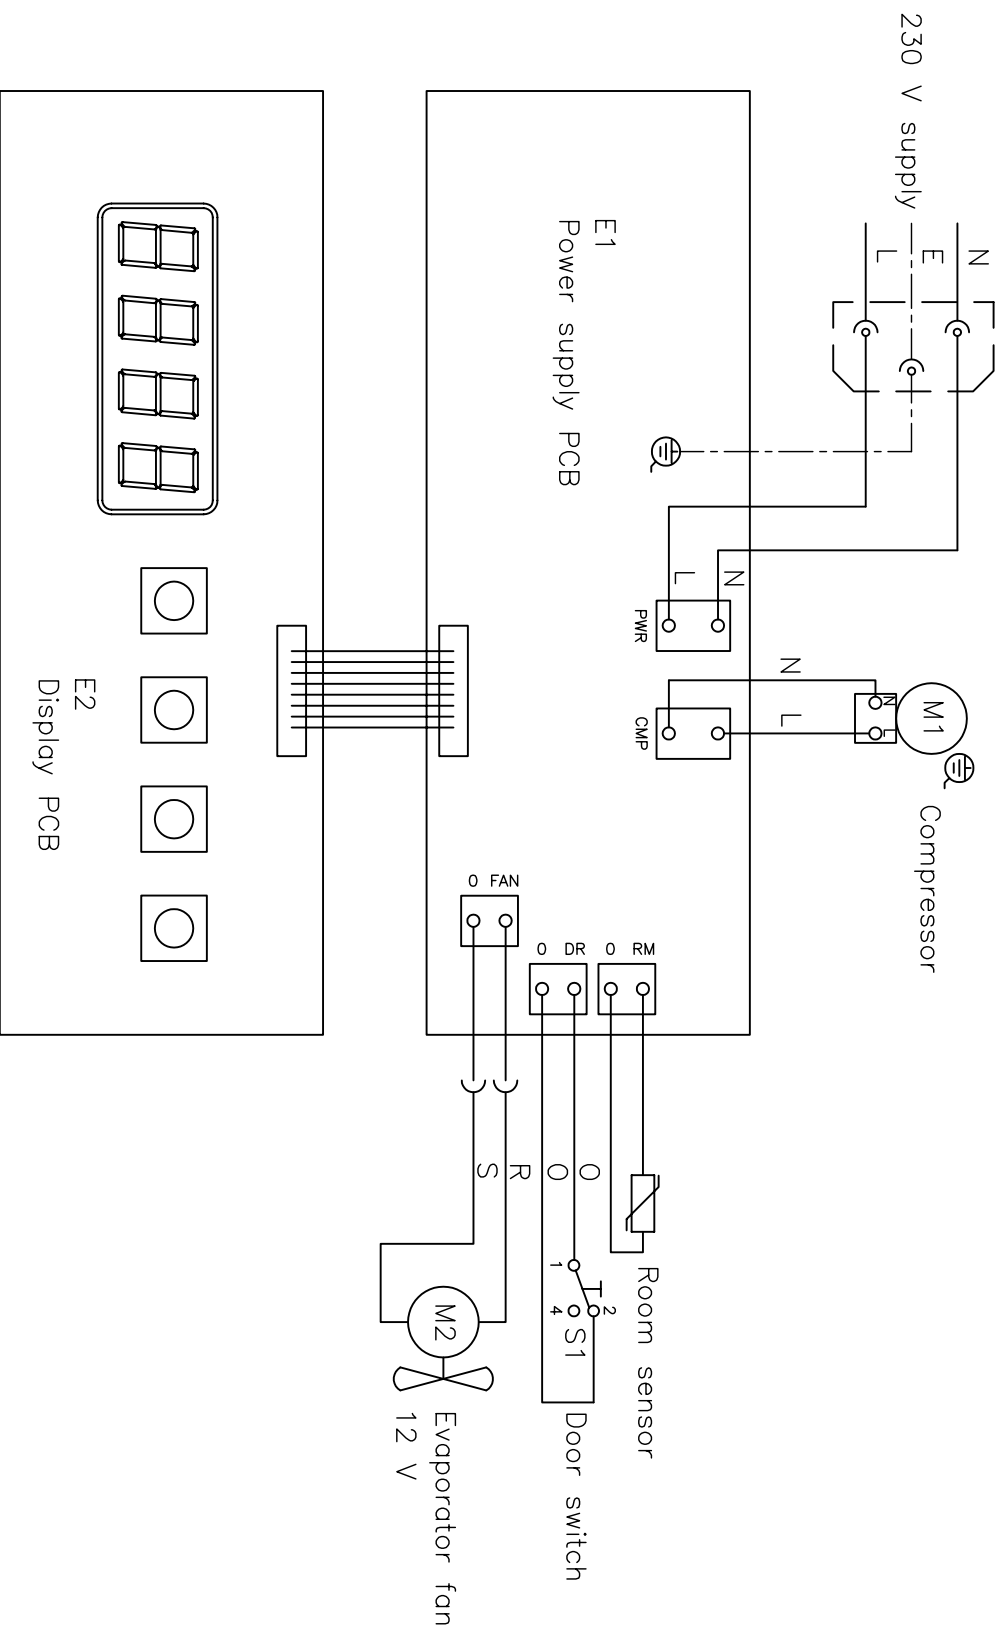

Wire codes:

- L: brown
- N: blue
- S: black
- R: red
- O: orange
- E: yellow/green

Revision:

Description: Wiring diagram K 210/410

General tolerances:  
ISO 2768-1 (M)  
ISO 2768-2 (L)

Gram Commercial A/S  
DENMARK

Date: 17/11/09  
Name: JABP  
Scale: 1/1

Drawing no.:

765072600

Sheet no.: 1 of 1

Rev.

000

A

3