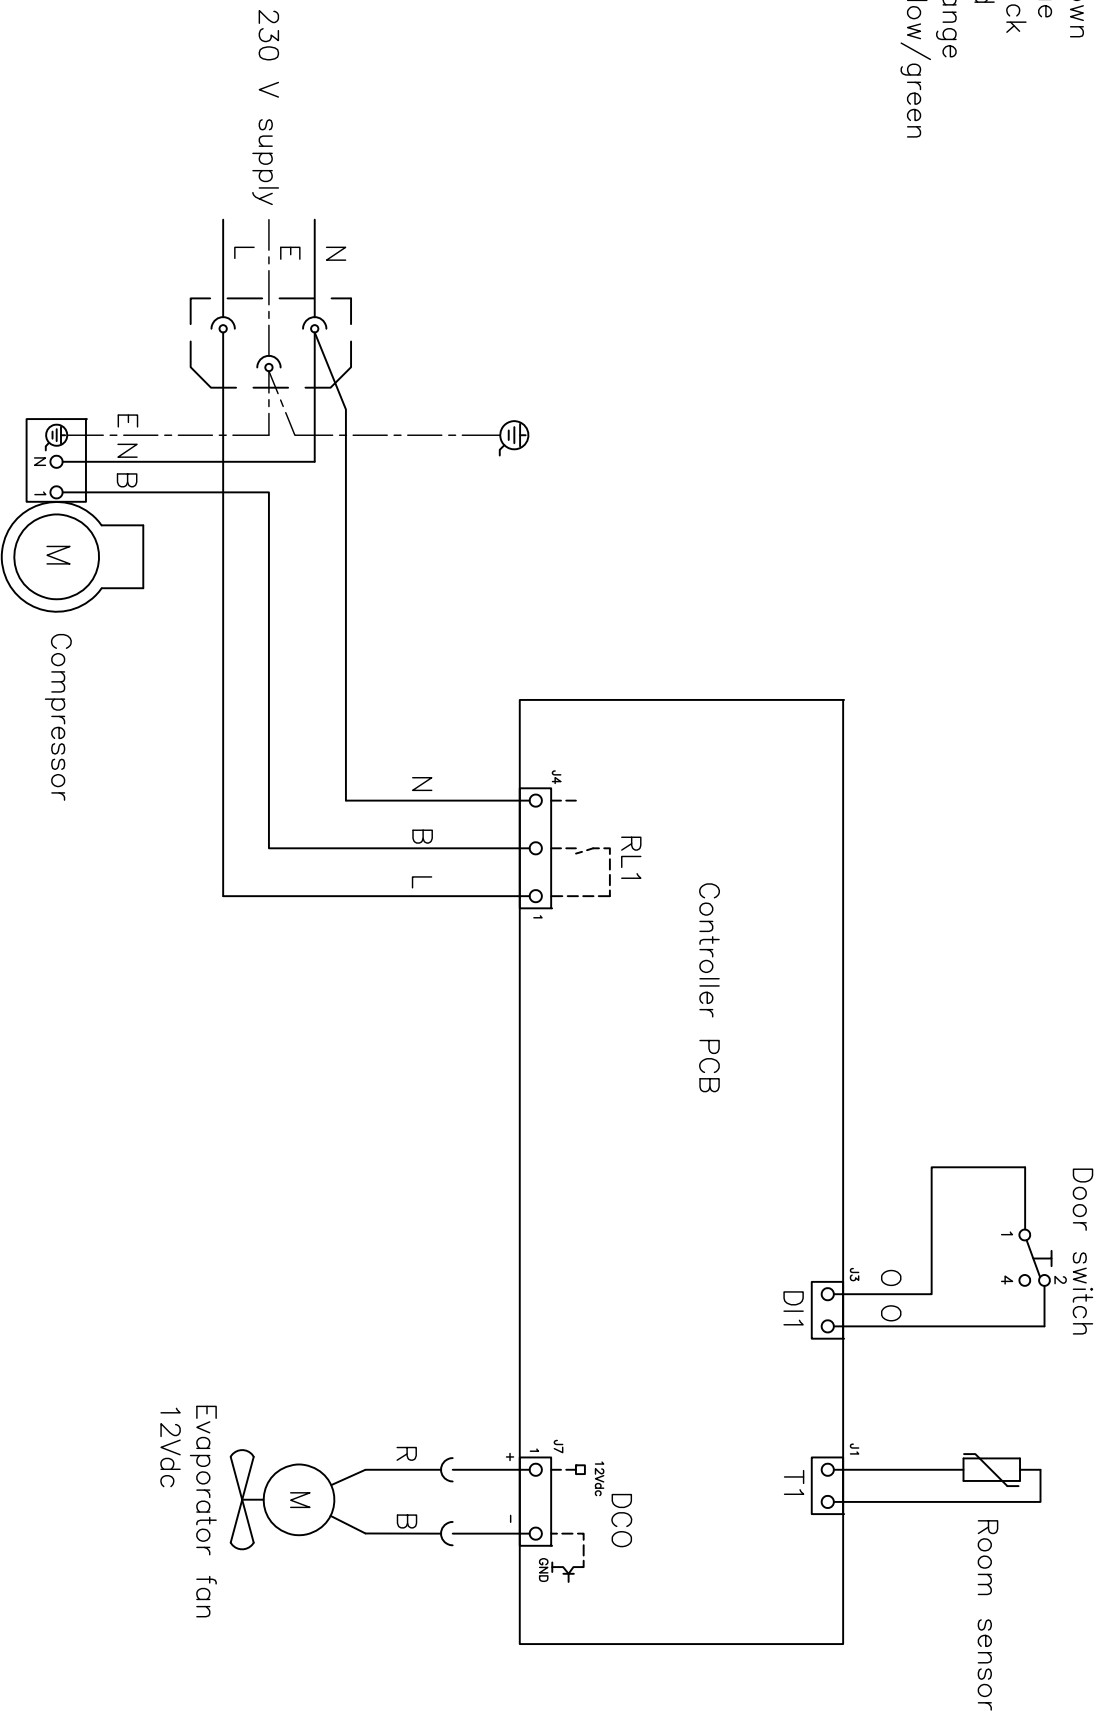

Wire codes:

- L: brown
- N: blue
- B: black
- R: red
- O: orange
- E: yellow/green

Revision

Description:

Wiring diagram Compact K 220/320/420

Inspection / Important
Dimension marked with

(X.XX)

General tolerance:
ISO 2768-m : ISO 286-2

Gram Commercial AS VOJENS DENMARK		Date	Sign.	Sheetsize	Drawing no.	Sheet no.	Rev.
		23-03-2020	JABP	3	765073100	1 of 1	000