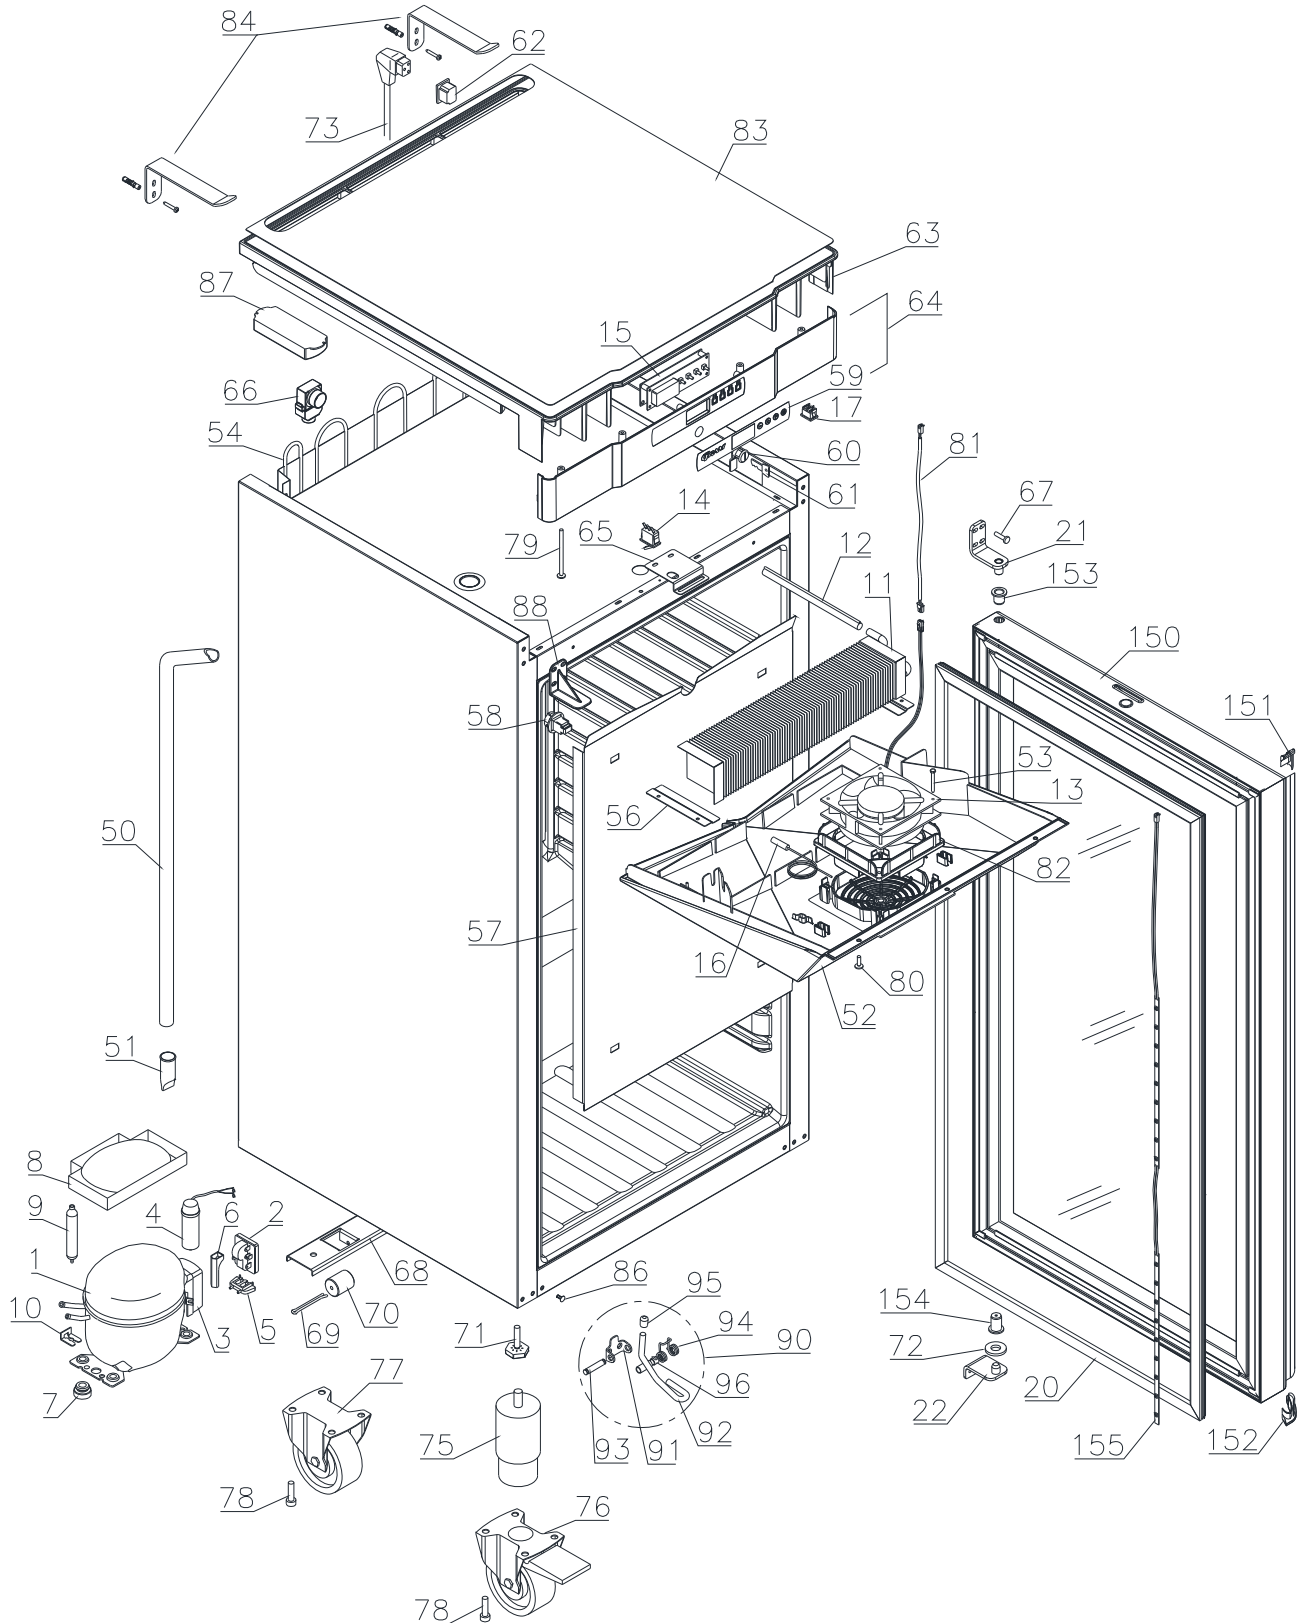

Spare parts list
Gram Compact KG 310

Description :

**Spare parts list for
 Gram Compact KG 310**

Compiled.		Latest revision.			Deleted.	
Date	Name	Date	Name	Rev.no	Date	Name
26.01.12	JP	26.06.18	JP	003		

Exploded view KG 310

Description :

**Spare parts list for
Gram Compact KG 310**

Compiled.		Latest revision.			Deleted.	
Date	Name	Date	Name	Rev.no	Date	Name
26.01.12	JP	26.06.18	JP	003		

Interior equipment

Gram Commercial
Technical information

765041488

Description :

**Spare parts list for
Gram Compact KG 310**

Compiled.		Latest revision.			Deleted.	
Date	Name	Date	Name	Rev.no	Date	Name
26.01.12	JP	26.06.18	JP	003		

Item no.	Description	Gram part no.	Week/year:	
			Issued	Deleted

Essential spare parts

KG 310 RG/LG

1	Compressor TLES5KTK	500550090	0110
2	Starting device	453050178	0110
3	Cover	452440293	0110
4	Run capacitor 4 µF	451723513	0110
5	Cord relief	452440300	0110
6	Protection screen PTC	452440290	0110