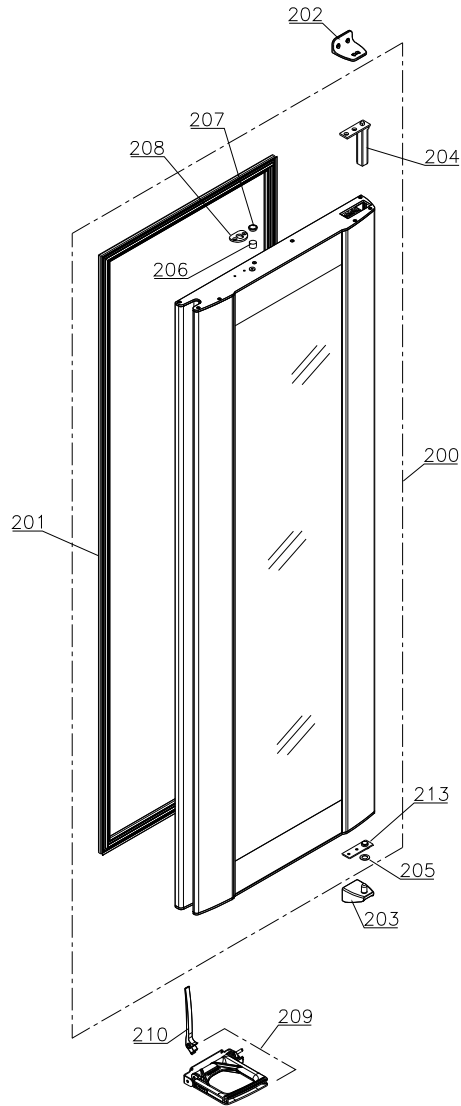

Glass door

Item no.	Description	Gram part no.	Issued	Deleted
200	Glass door, right	763252208	2819	
200	Glass door, left	763252207	2819	
201	Gasket	763251725	2819	
202	Top hinge	763251768	2819	
203	Bottom hinge	763251769	2819	
204	Self closing device	763251880	2819	
205	Washer	760250527	2819	
206	Magnet for door switch	450401002	2819	
207	Plastic plug, white	760082756	2819	
207	Plastic plug, grey	765081220	2819	
208	Lock bracket	763251090	2819	
209	Foot pedal, right	763251812	2819	
209	Foot pedal, left	763251813	2819	
210	Pedal arm	763251802	2819	
211	Hinge bearing complete	763251755	2819