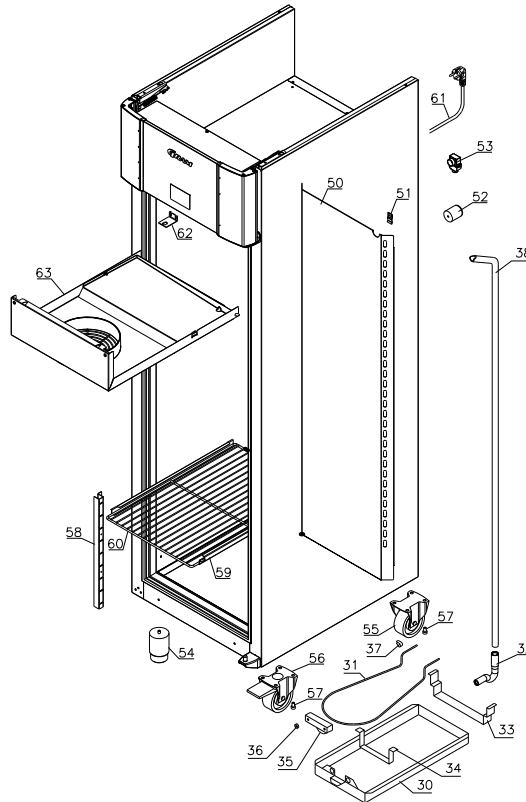

## Content

Refrigeration system parts .....	3
Sensors and sensor positioning .....	4
Cabinet parts .....	5
Electrical parts.....	6
Door.....	7
Notes .....	9

## Refrigeration system parts

Euro U/KG 60 F CO<sub>2</sub>

Item no.	Description	Gram part no.	Issued	Deleted
1	Expansion valve AKVH 10-1	410103001	2819	
2	Coil for valve	610296110	2819	
3	Evaporator	765080590	2819	
4	Evaporator suspension	763251229	2819	
5	Evaporator cover	763251230	2819	
6	Evaporator fan	761250780	2819	
7	Drain line heater	765072109	2819	
8	Defrost heater	765072140	2819	
9	Clip for defrost heater	763251227	2819	

## Cabinet parts

Item no.	Description	Gram part no.	Issued	Deleted
30	Re-evaporation tray	761254264	2819	
31	Re-evaporation heater	765070118	2819	
32	Water trap	765081176	2819	
33	Re-evaporation tray holder	761254366	2819	
34	Heater bracket	761253603	2819	
35	Heater/re-evap. tray suspension	761254376	2819	
36	Bush for suspension	761254346	2819	
37	Cable bracket	452470031	2819	
38	Drain pipe	765081184	2819	
50	Air distribution plate	763252611	2819	
51	Bracket	760250762	2819	
52	Distance bush	762251184	2819	
53	Air relief valve	765081206	2819	
54	Leg H=100-135 mm	765080118	2819	
54	Leg H=135-200 mm	765080115	2819	
55	Fixed castor H=109 mm	480270521	2819	
55	Fixed castor H=125 mm	480270520	2819	
56	Swivel castor H=109 mm	480270522	2819	
56	Swivel castor H=125 mm	480260050	2819	
57	Screw M8x12	422715000	2819	
58	Wall rail, modular	763251919	2819	
59	Shelf support set of 2	818885005	2819	
60	Stainless wire shelf	818979907	2819	
60	Grey wire shelf	818979908	2819	
61	Power cord EU	765072566	2819	
61	Power cord UK	765072567	2819	
61	Power cord DK	765072568	2819	
62	Lock bracket	763252149	2819	
63	Drip tray	763256458	2819	