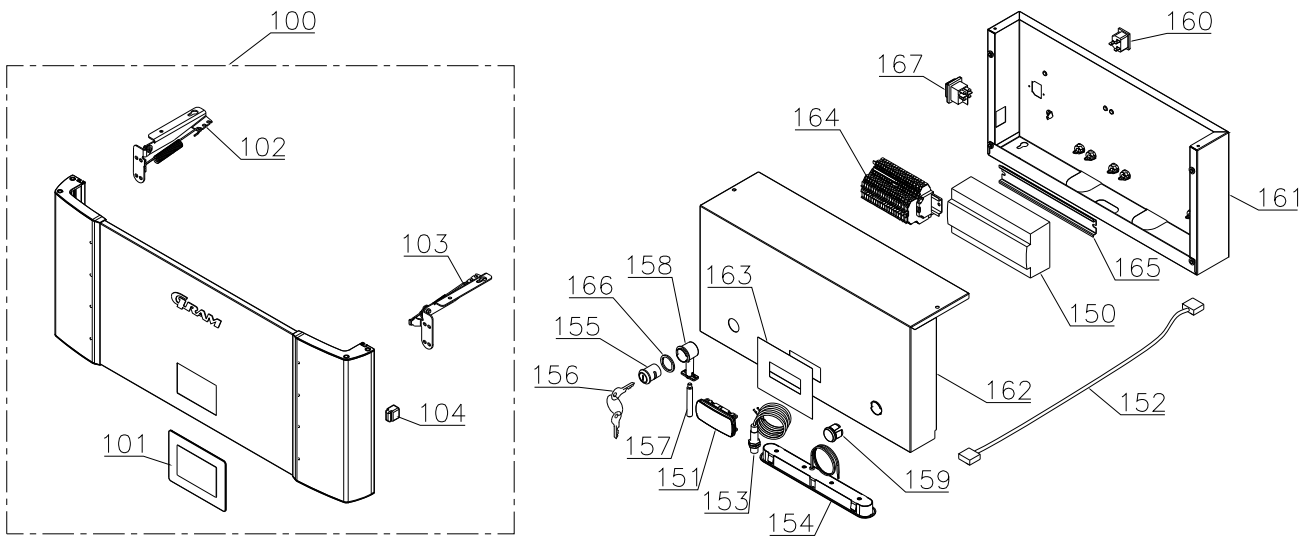

Electrical parts

Item no.	Description	Gram part no.	Issued	Deleted
100	Front panel complete	763254037	2819	
101	Display window	763252049	2819	
102	Hinge complete, left	763252060	2819	
103	Hinge complete, right	763252066	2819	
104	Panel spacer	763252058	2819	
	AKCC controller			
150	Controller unit AKCC 550A	453580136	2819	
151	Display EKA 164B	453580073	2819	
152	Display cable (AKCC)	453582066	2819	
	Carel controller			
150	Carel MPXpro controller unit	453580508	2819	
151	Carel MPXpro display	453580509	2819	
152	Display cable (Carel)	765072943	2819	
	Common			
153	Door switch	450400107	2819	
154	LED light bar	450742022	2819	
155	Lock comb. A151	765080322	2819	
156	Key A151	765080399	2819	
157	Lock pin	763252153	2819	0320
157	Lock pin	765080088	0320	
158	Lock housing	765080047	2819	
159	Plug for lock housing	763252152	2819	
160	Appliance inlet	451022002	2819	
161	Junction box	763252081	2819	
162	Cover for junction box	763252080	2819	
163	Label	765040174	2819	
164	Connection plinth	451580151	2819	
165	DIN rail	451580129	2819	
166	Spacer ring for lock	763241139	2819	
167	2-pole main switch	450450500	2819