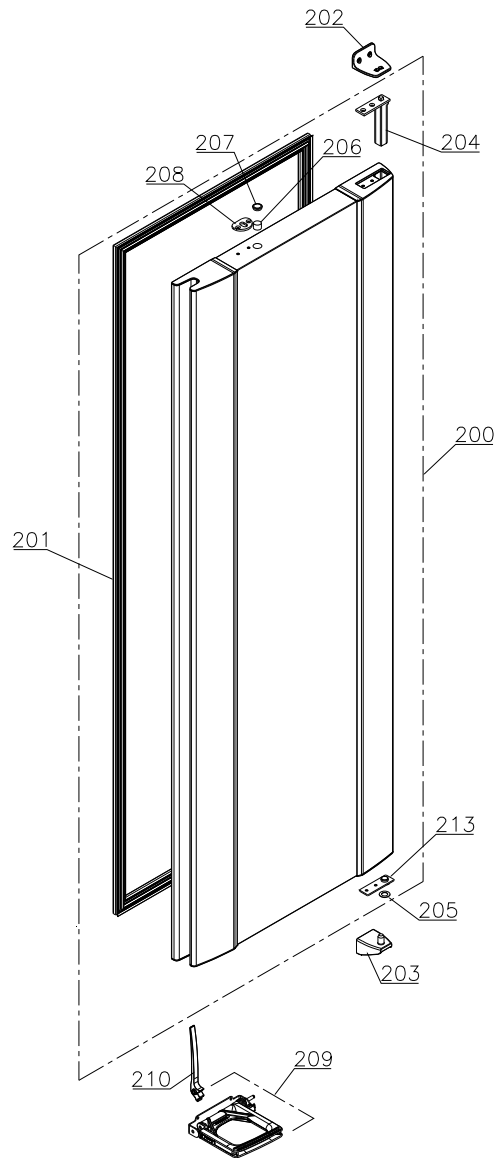

Door

Solid door

Item no.	Description	Gram part no.	Issued	Deleted
200	Door complete right, Stainless	763254040	2819	
200	Door complete left, Stainless	763254043	2819	
201	Gasket	763251725	2819	
202	Top hinge	763251747	2819	
203	Bottom hinge	763251746	2819	
204	Self closing device	763251880	2819	
205	Washer	760250527	2819	
206	Magnet for door switch	450401002	2819	
207	Plastic plug, white	760082756	2819	
207	Plastic plug, grey	765081220	2819	
208	Lock bracket	763251090	2819	
209	Foot pedal, right	763251812	2819	
209	Foot pedal, left	763251813	2819	
210	Pedal arm	763251802	2819	
211	Hinge bearing complete	763251755	2819