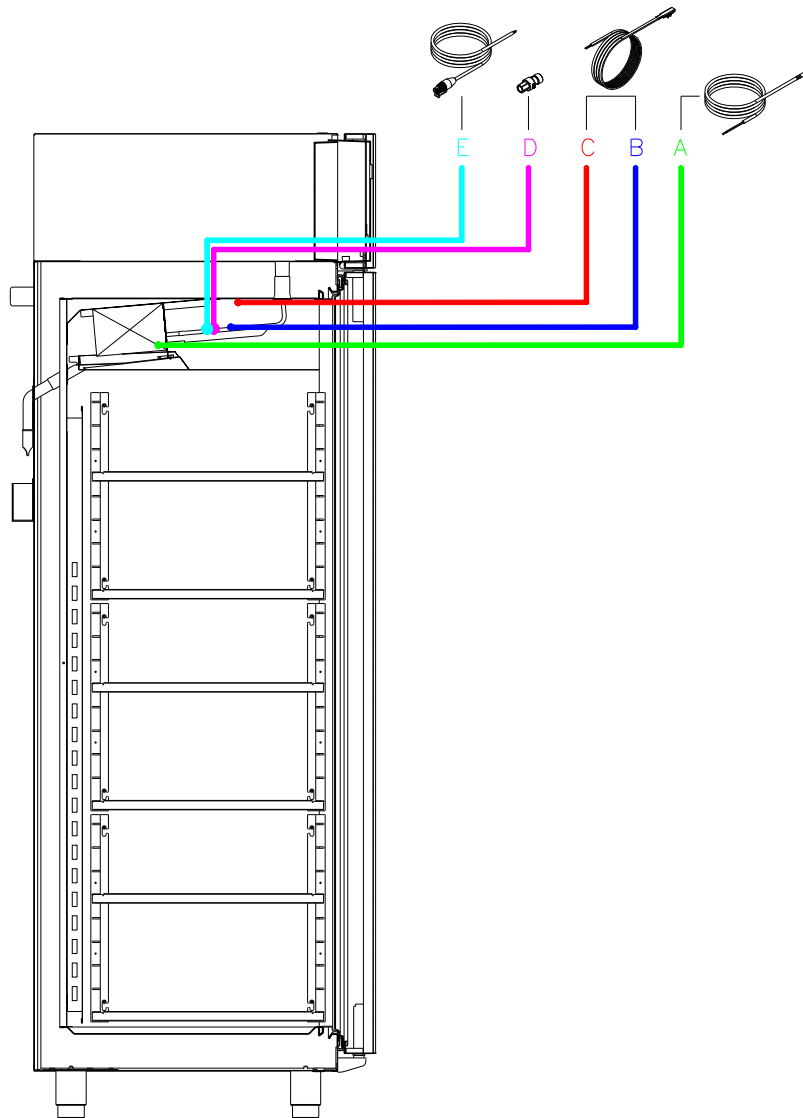

Sensors and sensor positioning

Item no.	Description	Gram part no.	Issued	Deleted
A	Sensor AKS-12	453530025	2819	
B	Sensor AKS-11	453530024	2819	
C	Sensor AKS-11	453530024	2819	
D	Pressure sensor	453583005	2819	
E	Cable for pressure sensor	453583008	2819