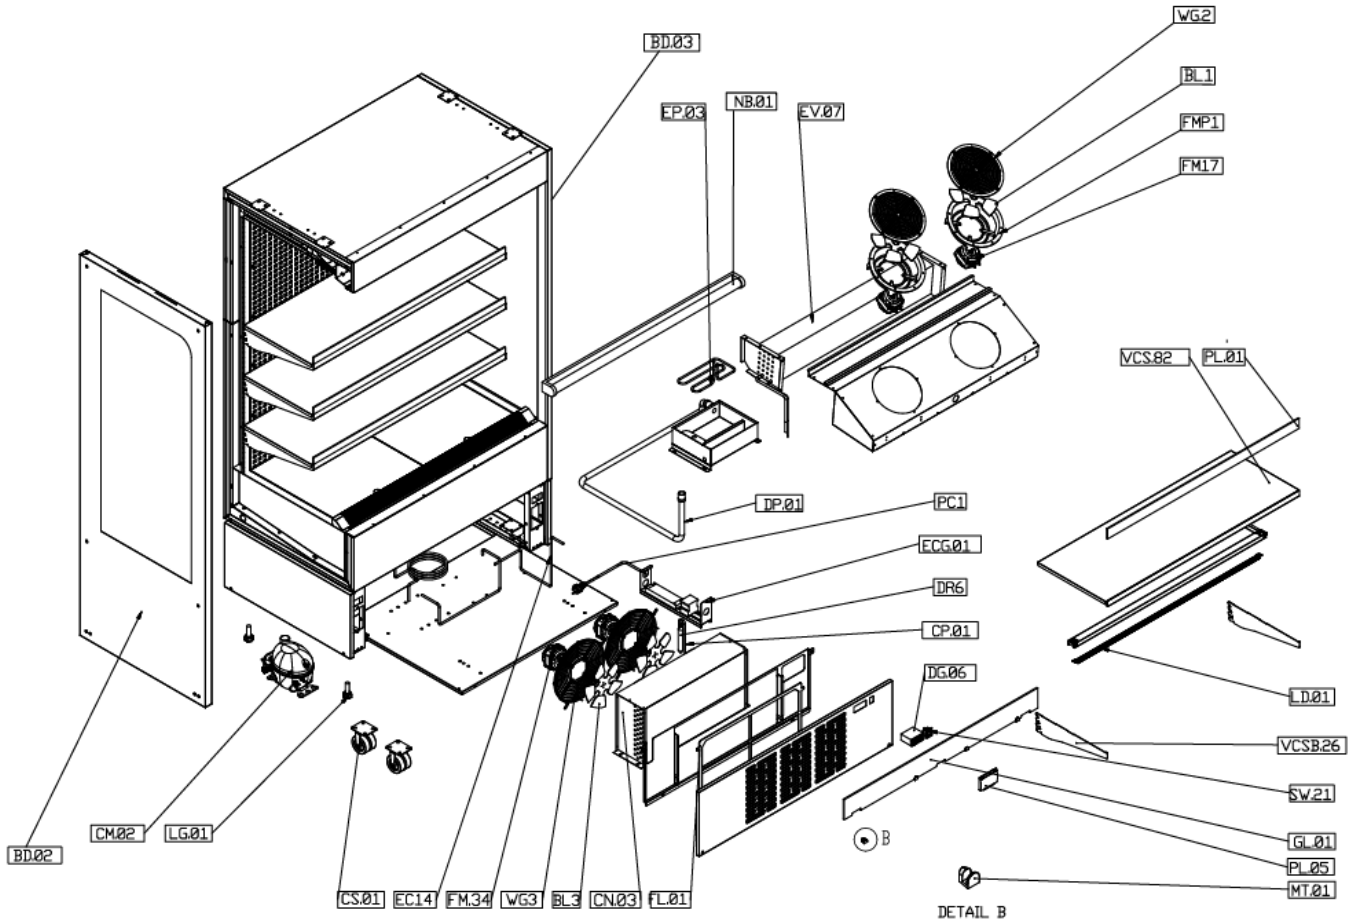

Exploded view

**HOSHIZAKI
Advance MD**

Description :

Parts list for ADVANCE MD K 120 HG N E

Compiled.		Latest revision.			Deleted.	
Date	Name	Date	Name	Rev.no	Date	Name
25/03/2026	DF	06/03/2026	AK			

PICTURE ID	DESCRIPTION	HOSHIZAKI ITEM CODE
BL2	CONDENSER FAN BLADE IMPELLER ALU. Q20 CM - 34°	760660981
BL3	CONDENSER FAN BLADE IMPELLER ALU. Q25 CM - 28°	760660217
CAP31	Q 1,20 MM CAPILLARY TUBE	760660982
CM.02	COMPRESSOR EMBRACO NT6230U (843DA08)	760661016
CN.04	CONDENSER Ø250x2-9R-10T-640-1,6 CF (MA 91 943)	760661017
DR5	DRYER 20 GR DOUBLE INPUT 6-6,35 * 2,5	760660988
EP.02	RE-EVAPORATION PIPE 6MM MULTIDECK-1	760661018
DG.02	DIGITAL CONTROLLER EVCO (EV3B23N7VXWX04) NTC 230 V AC VIT WHITE LED	760660986
WG3	FAN GUARD WIRE Q25 CM (METAL BODY MOTOR)	760660235
WG2	FAN GUARD PLASTIC Q20 (I-181-01)	760660068
FMP1	FAN SUPPORT PLASTIC Q20	760660077
VCSB.26	SHELF HOLDER	760661012
VCSB.82	SHELF SHEET 1200	760661013
GL.01	FRONT AIR PROTECT GLASS 1200	760661022
EV.06	EVAPORATOR 6x6 (25x25_3/8") 910L 8h 1NC	760661019
PL.01	SHELF STOPER PLEXIGLAS 1200	760661026
FM34	FAN MOTOR ELCO ECM 20-25 EDA20250VC0533	760660896
FM17	FAN ENGINE ELCO ECM 12-10 -100CM -ATEXLI-HBR12NOAC3013	760660275
LD.01	LED LIGHT 1200	760661024
PC1	POWER CORD 3 x 1,5 - 3 MT HO5VV-F	760660236
NB.01	NIGHT BLIND 1200	760661028
LG.01	ROUTIL LEG	760661003
DP.01	DRAIN PIPE-1000	760660987
EC14	DIJITAL SENSOR EVCO PROP (EVTPN630F200 NTC 2)	760661034
SW21	ANEL ON - OFF POWER SWITCH	760660637
FL.02	CONDENSER AIR FILTER MULTIDECK 2	760660996
ECG.01	ELECTRICAL BOX 1200	760660990
CS.01	CASTOR 2707	760660985
BD.02	LEFT SIDE WALL -GLASS AND POLYURETHANE	760661032
BD.03	RIGHT SIDE WALL -GLASS AND POLYURETHANE	760661033
PL.05	DIGITAL CONTROLLER PROTECT COVER	760661010
MT.01	FRONT GLASS HOLDER	760661004